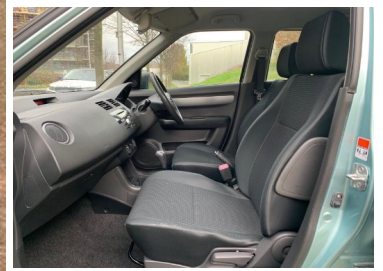

Premium Cars

2007(07) Suzuki Swift GLX VVTS 5-Door

£1,990

Engine: Petrol
Body: Hatchback
Gearbox: Automatic
Capacity: 1490cc
Colour: Blue
Mileage: 46,146
CO²: 170g/km
MPG: 40.9mpg
Top Speed: 112mph
BHP: 100bhp
Insurance Grp: 20D